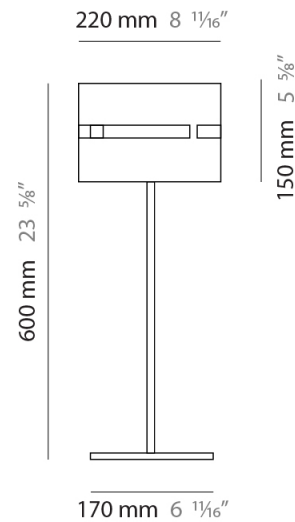

PROJECT	_____
TYPE	_____
SPECIFIER	_____
QUANTITY	_____
DATE	_____

LUZ OCULTA METAL PORTABLE

D54022-

base number   Finish
Options

1. To build a product code in our configurator select the specify button on the base model # product page
2. To build a manual product code on this datasheet choose from the options listed below in blue font and add the suffix to the base model #

GENERAL

Series: Luz Oculta _____
Subseries: Luz Oculta Metal _____
Brand: Fambuena _____
Division: Design _____
Mounting Type: Portable _____
Mounting Location: Floor _____
Subcategory: Floor _____

PHYSICAL

Shape: Cylinder _____
Diameter (mm): 220 _____
Diameter (in): 8 ¹¹/₁₆ _____
Height (mm): 1500 _____
Height (in): 59 ⁷/₁₆ _____
Light Distribution: Direct / Indirect _____
Fixture Finish: [BRA](#) / [BRZ](#) / [ABR](#) _____
Fixture Material: Metal _____
Upon Request: Bolt Down _____

ELECTRICAL

Number of Lamps: 1 _____
Lamp Type: LED Retrofit _____
Lamp Shape: B10 _____
Bulb Included: Bulb Not Included _____
Max. Wattage Per Lamp (W): 4 _____
Lamp Base: E12 _____
Input Voltage (V): 120 _____

LED

OPTICAL

RATINGS AND CERTIFICATIONS

Certified By: Certified for North American Standards _____
IP rating: IP20 _____