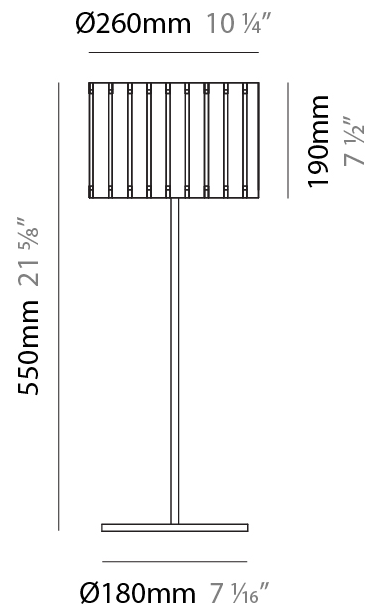

PROJECT
TYPE
SPECIFIER
QUANTITY
DATE

LUZ OCULTA WOOD PORTABLE

D54038- -

base number	Finish Options	Finish Options

1. To build a product code in our configurator select the specify button on the base model # product page
2. To build a manual product code on this datasheet choose from the options listed below in blue font and add the suffix to the base model #

GENERAL

Series: Luz Oculta
Subseries: Luz Oculta Wood
Brand: Fambuena
Division: Design
Mounting Type: Portable
Mounting Location: Table
Subcategory: Table

PHYSICAL

Shape: Cylinder
Diameter (mm): 260
Diameter (in): 10 ¼
Height (mm): 550
Height (in): 21 ⅝
Light Distribution: Direct / Indirect
Fixture Finish: DOW / NAT
Holder Finish: BRA / BRZ
Fixture Material: Metal / Wood
Upon Request: Bolt Down

ELECTRICAL

Number of Lamps: 1
Lamp Type: LED Retrofit
Lamp Shape: B10
Bulb Included: Bulb Not Included
Max. Wattage Per Lamp (W): 4
Lamp Base: E12
Input Voltage (V): 120

LED

OPTICAL

RATINGS AND CERTIFICATIONS

Certified By: Certified for North American Standards
IP rating: IP20