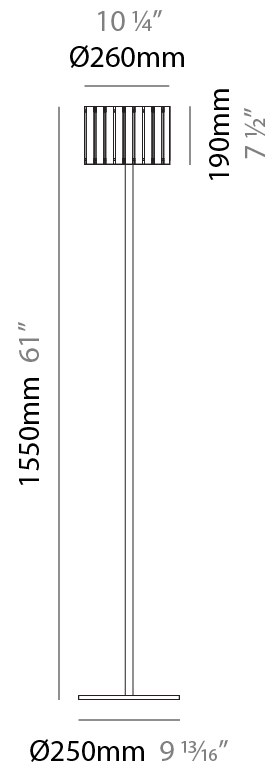

PROJECT	_____
TYPE	_____
SPECIFIER	_____
QUANTITY	_____
DATE	_____

LUZ OCULTA WOOD PORTABLE

D54032- _____ - _____
base number   Finish   Finish
                         Options   Options

1. To build a product code in our configurator select the specify button on the base model # product page
2. To build a manual product code on this datasheet choose from the options listed below in blue font and add the suffix to the base model #

GENERAL

Series: Luz Oculta
Subseries: Luz Oculta Wood
Brand: Fambuena
Division: Design
Mounting Type: Portable
Mounting Location: Floor
Subcategory: Floor

PHYSICAL

Shape: Cylinder
Diameter (mm): 260
Diameter (in): 10 ¼
Height (mm): 1550
Height (in): 61
Light Distribution: Direct / Indirect
Fixture Finish: [DOW / NAT](#)
Holder Finish: BRA / BRZ
Fixture Material: Metal / Wood
Upon Request: Bolt Down

ELECTRICAL

Number of Lamps: 1
Lamp Type: LED Retrofit
Lamp Shape: B10
Bulb Included: Bulb Not Included
Max. Wattage Per Lamp (W): 4
Lamp Base: E12
Input Voltage (V): 120

LED

OPTICAL

RATINGS AND CERTIFICATIONS

Certified By: Certified for North American Standards
IP rating: IP20